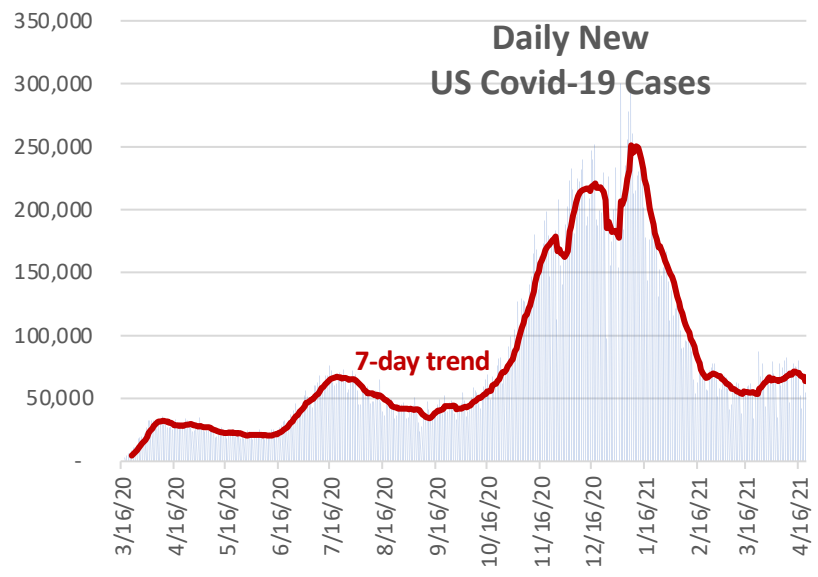

Daily US Covid-19 Trend

*Novel Corona Virus (COVID-19) epidemiological data compiled by the Johns Hopkins University Center for Systems Science and Engineering (JHU CCSE) as of 04/20/2021

*Novel Corona Virus (COVID-19) epidemiological data compiled by the Johns Hopkins University Center for Systems Science and Engineering (JHU CCSE) as of 04/20/2021