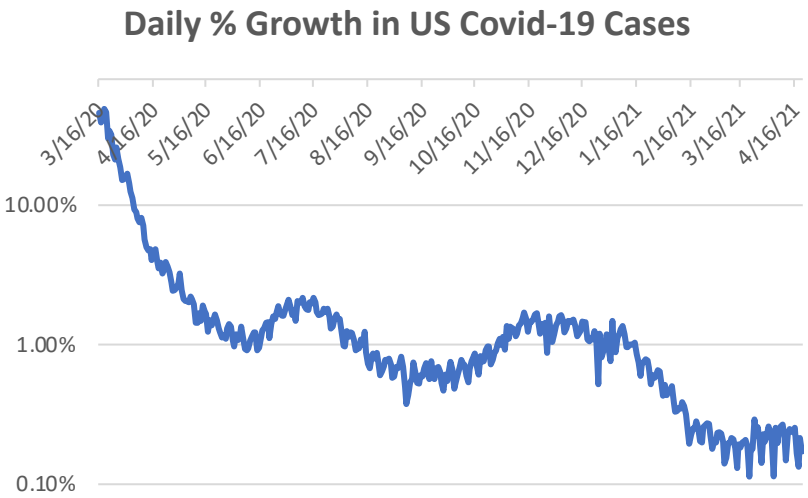

Daily US Covid-19 Trend

*Novel Corona Virus (COVID-19) epidemiological data compiled by the Johns Hopkins University Center for Systems Science and Engineering (JHU CCSE) as of 04/20/2021

*Novel Corona Virus (COVID-19) epidemiological data compiled by the Johns Hopkins University Center for Systems Science and Engineering (JHU CCSE) as of 04/20/2021