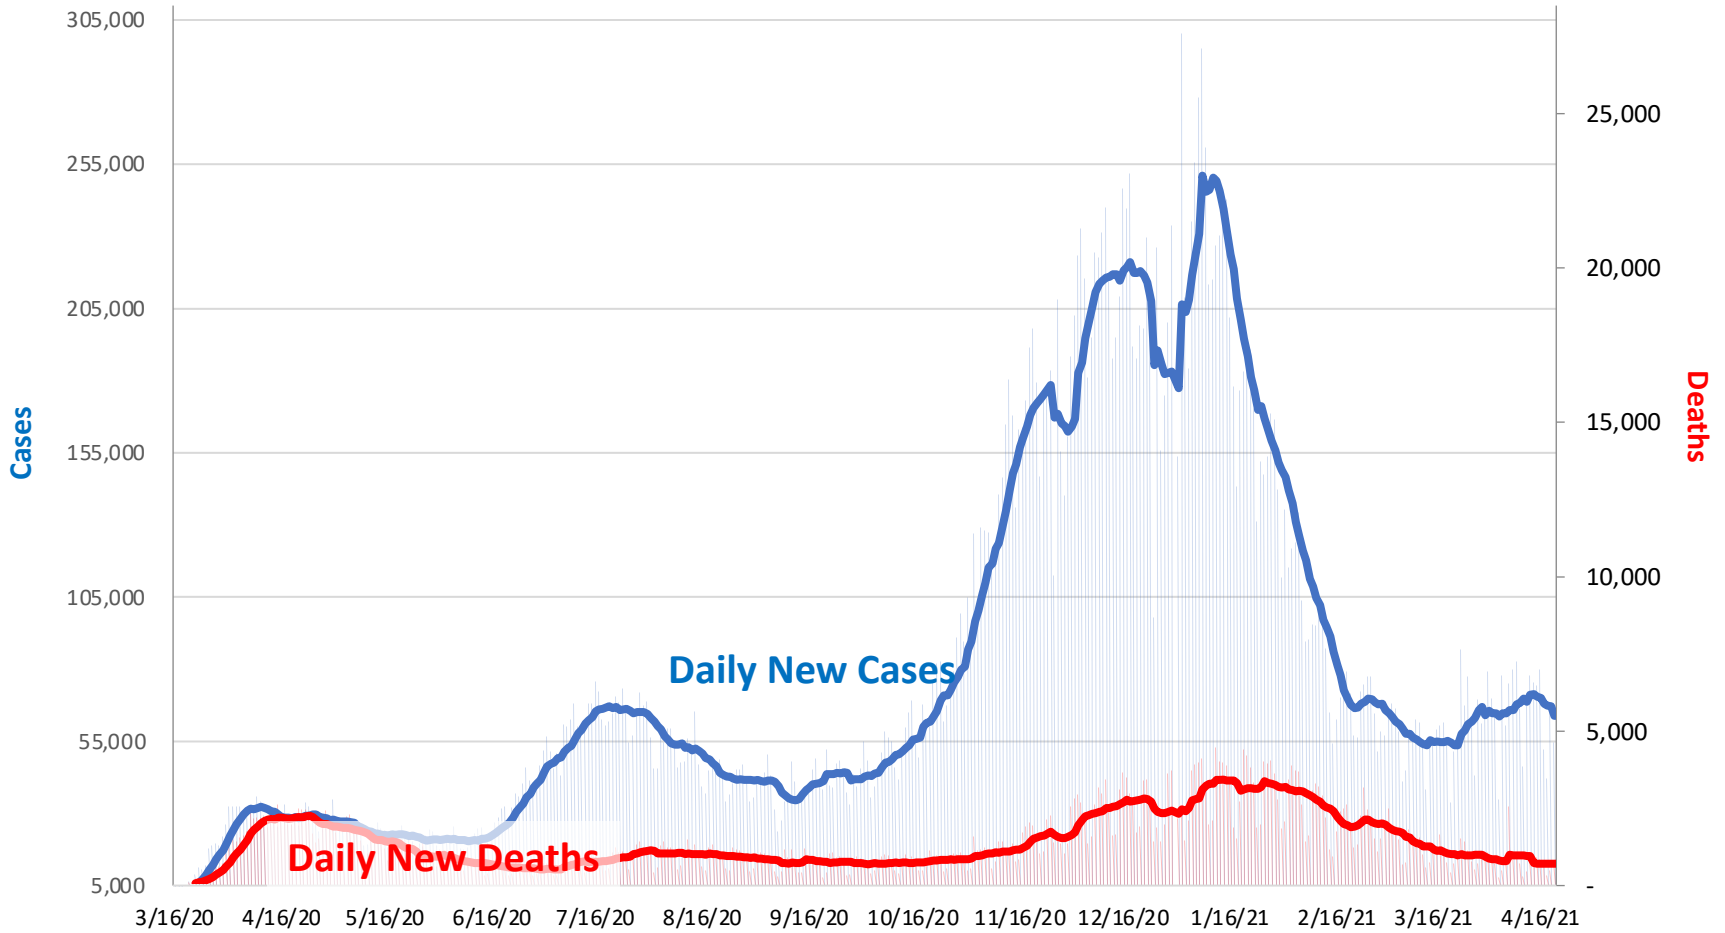

Daily US Covid-19 Trend

*Novel Corona Virus (COVID-19) epidemiological data compiled by the Johns Hopkins University Center for Systems Science and Engineering (JHU CCSE) as of 04/20/2021

*Novel Corona Virus (COVID-19) epidemiological data compiled by the Johns Hopkins University Center for Systems Science and Engineering (JHU CCSE) as of 04/20/2021

*Novel Corona Virus (COVID-19) epidemiological data compiled by the Johns Hopkins University Center for Systems Science and Engineering (JHU CCSE) as of 04/20/2021