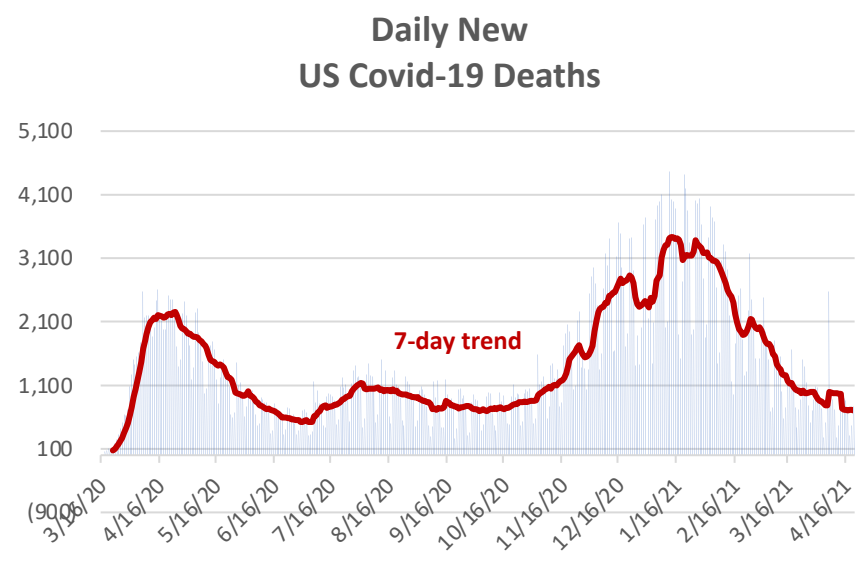

Daily US Covid-19 Trend

*Novel Corona Virus (COVID-19) epidemiological data compiled by the Johns Hopkins University Center for Systems Science and Engineering (JHU CCSE) as of 04/20/2021

*Novel Corona Virus (COVID-19) epidemiological data compiled by the Johns Hopkins University Center for Systems Science and Engineering (JHU CCSE) as of 04/20/2021