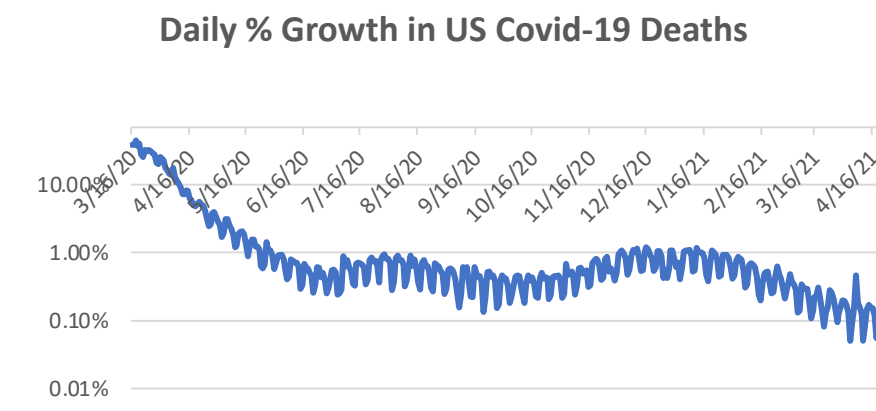

Daily US Covid-19 Trend

*Novel Corona Virus (COVID-19) epidemiological data compiled by the Johns Hopkins University Center for Systems Science and Engineering (JHU CCSE) as of 04/20/2021

*Novel Corona Virus (COVID-19) epidemiological data compiled by the Johns Hopkins University Center for Systems Science and Engineering (JHU CCSE) as of 04/20/2021