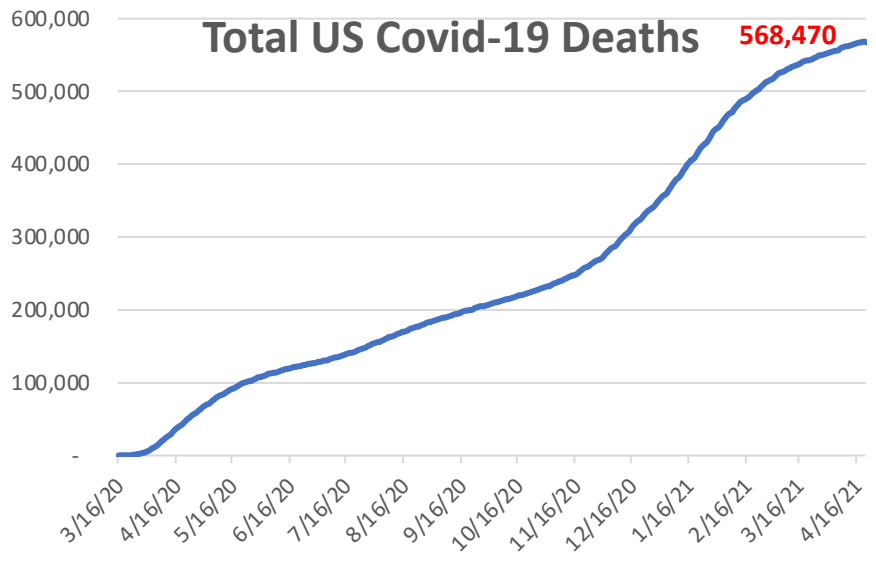

Daily US Covid-19 Trend

*Novel Corona Virus (COVID-19) epidemiological data compiled by the Johns Hopkins University Center for Systems Science and Engineering (JHU CCSE) as of 04/20/2021

*Novel Corona Virus (COVID-19) epidemiological data compiled by the Johns Hopkins University Center for Systems Science and Engineering (JHU CCSE) as of 04/20/2021