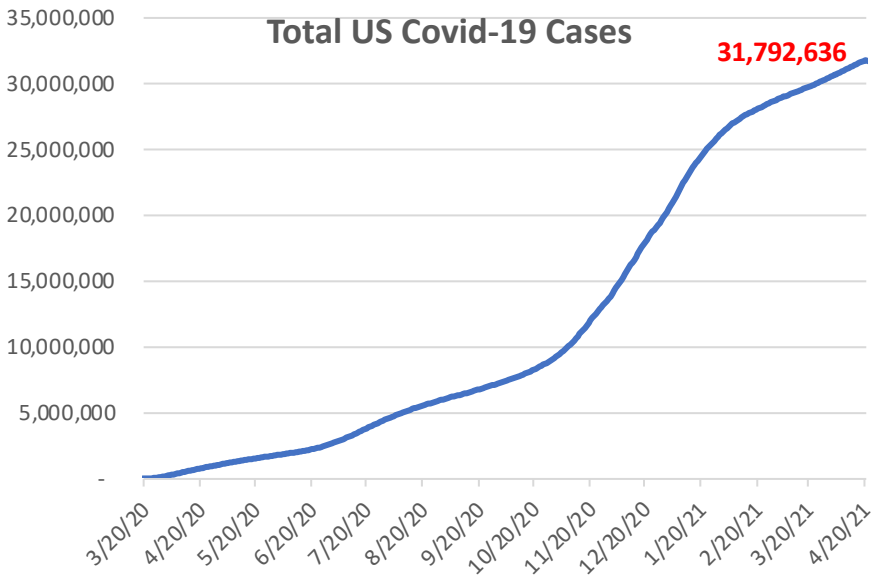

Daily US Covid-19 Trend

*Novel Corona Virus (COVID-19) epidemiological data compiled by the Johns Hopkins University Center for Systems Science and Engineering (JHU CCSE) as of 04/20/2021

*Novel Corona Virus (COVID-19) epidemiological data compiled by the Johns Hopkins University Center for Systems Science and Engineering (JHU CCSE) as of 04/20/2021