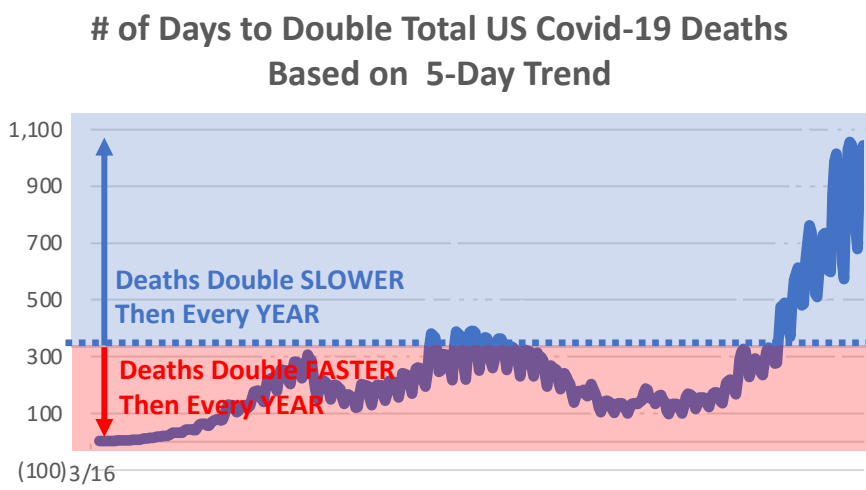

Daily US Covid-19 Trend

*Novel Corona Virus (COVID-19) epidemiological data compiled by the Johns Hopkins University Center for Systems Science and Engineering (JHU CCSE) as of 04/20/2021

*Novel Corona Virus (COVID-19) epidemiological data compiled by the Johns Hopkins University Center for Systems Science and Engineering (JHU CCSE) as of 04/20/2021