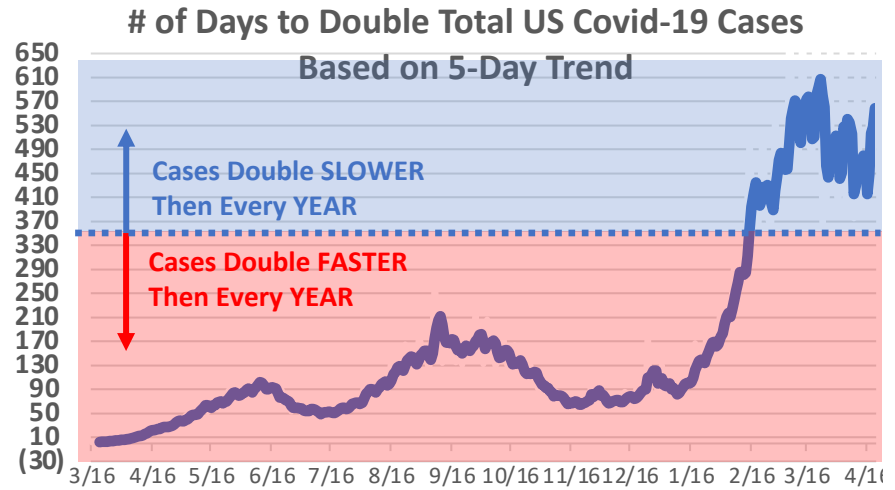

Daily US Covid-19 Trend

*Novel Corona Virus (COVID-19) epidemiological data compiled by the Johns Hopkins University Center for Systems Science and Engineering (JHU CCSE) as of 04/20/2021

*Novel Corona Virus (COVID-19) epidemiological data compiled by the Johns Hopkins University Center for Systems Science and Engineering (JHU CCSE) as of 04/20/2021